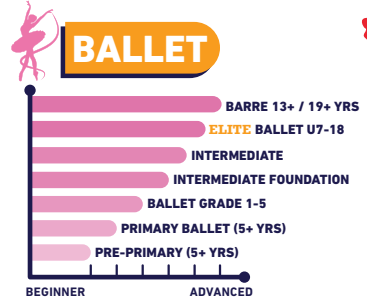

ACTIVITY CLASSES