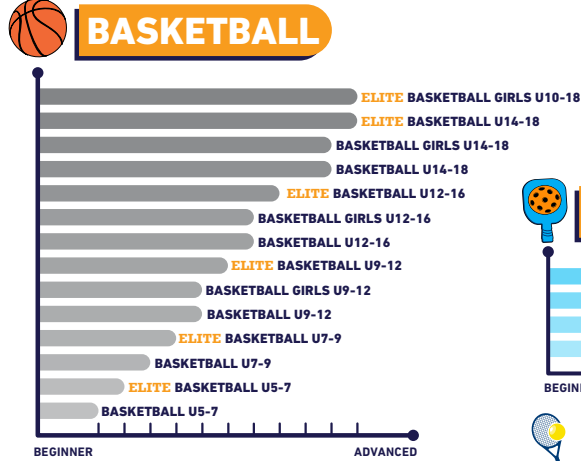

## EARLY CHILDHOOD EDUCATION

**5-18**  
YRS

## ACTIVITY CLASSES

**NEW DREAM TEAM**

**BASKETBALL**

BASKETBALL U10  
BASKETBALL U12  
BASKETBALL U14  
BASKETBALL U16

**FUTSAL**

FUTSAL U6  
FUTSAL U8  
FUTSAL U10  
FUTSAL U13

- UP TO 90 MIN CLASS
- PRE-QUALIFICATION IS REQUIRED
- CHECK WITH ELITE CLASS INSTRUCTOR