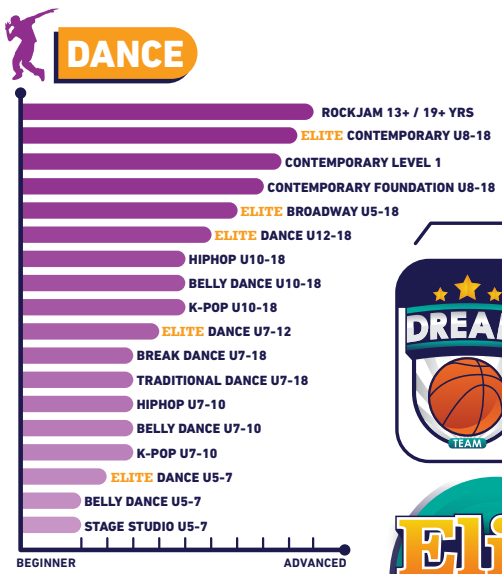

## EARLY CHILDHOOD EDUCATION

**5-18**  
YRS

## ACTIVITY CLASSES

**NEW DREAM TEAM**

**BASKETBALL**

BASKETBALL U10  
BASKETBALL U12  
BASKETBALL U14  
BASKETBALL U16

**FUTSAL**

FUTSAL U6  
FUTSAL U8  
FUTSAL U10  
FUTSAL U13

- UP TO 90 MIN CLASS
- PRE-QUALIFICATION IS REQUIRED
- CHECK WITH ELITE CLASS INSTRUCTOR