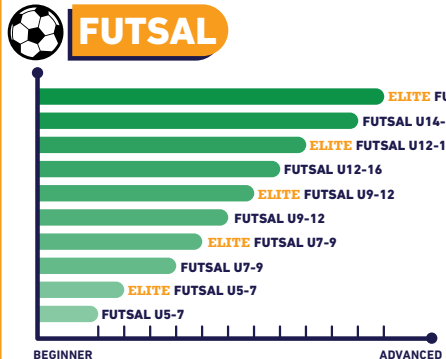

## EARLY CHILDHOOD EDUCATION

**5-18**  
YRS

## ACTIVITY CLASSES

**NEW DREAM TEAM**

**BASKETBALL**

BASKETBALL U10  
BASKETBALL U12  
BASKETBALL U14  
BASKETBALL U16

**FUTSAL**

FUTSAL U6  
FUTSAL U8  
FUTSAL U10  
FUTSAL U13

- UP TO 90 MIN CLASS
- PRE-QUALIFICATION IS REQUIRED
- CHECK WITH ELITE CLASS INSTRUCTOR