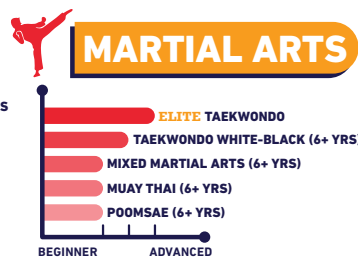

ACTIVITY CLASSES