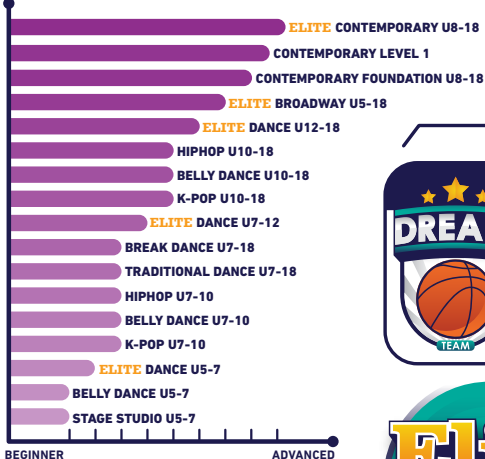

YOGA

MARTIAL ARTS

MULTI-SPORTS

5-18
YRS

ACTIVITY CLASSES

GYMNASTICS

BALLET

MARTIAL ARTS

CHEERLEADING

FUTSAL

BASKETBALL

TENNIS

DANCE

NEW

DREAM TEAM

BASKETBALL

BASKETBALL U10
BASKETBALL U12
BASKETBALL U14
BASKETBALL U16

FUTSAL

FUTSAL U6
FUTSAL U8
FUTSAL U10
FUTSAL U13

- UP TO 90 MIN CLASS
- PRE-QUALIFICATION IS REQUIRED
- CHECK WITH ELITE CLASS INSTRUCTOR

SWIMMING