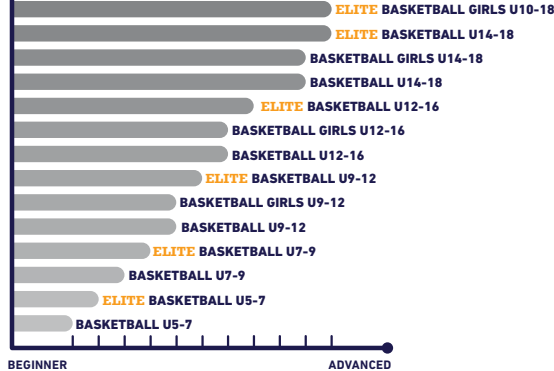

**REGISTRATION OPENS
1 MAY 2024**

INDEX: Gymnastics Cheerleading Ballet Contemporary Dance Broadway Basketball Futsal Dance Taekwondo **Elite** : up to 90 min class

FOR PRESCHOOL & KINDERGARTEN CLASSES ARE AN ADDITIONAL FEE. PLEASE CONTACT STUDENT ADVISOR!

YOGA

MARTIAL ARTS

MULTI-SPORTS

5-18
YRS

ACTIVITY CLASSES

GYMNASTICS

BALLET

MARTIAL ARTS

CHEERLEADING

FUTSAL

BASKETBALL

TENNIS

DANCE

NEW

DREAM TEAM

BASKETBALL

BASKETBALL U10
BASKETBALL U12
BASKETBALL U14
BASKETBALL U16

FUTSAL

FUTSAL U6
FUTSAL U8
FUTSAL U10
FUTSAL U13

- UP TO 90 MIN CLASS
- PRE-QUALIFICATION IS REQUIRED
- CHECK WITH ELITE CLASS INSTRUCTOR

SWIMMING