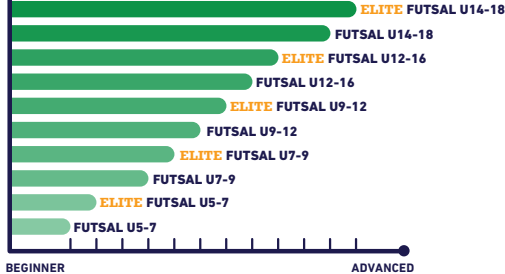

**REGISTRATION OPENS
1 MAY 2024**

INDEX: Gymnastics Cheerleading Ballet Contemporary Dance Broadway Basketball Futsal Dance Taekwondo **Elite** : up to 90 min class

FOR PRESCHOOL & KINDERGARTEN CLASSES ARE AN ADDITIONAL FEE. PLEASE CONTACT STUDENT ADVISOR!

YOGA

MARTIAL ARTS

MULTI-SPORTS

5-18
YRS

ACTIVITY CLASSES

GYMNASTICS

BALLET

MARTIAL ARTS

CHEERLEADING

FUTSAL

BASKETBALL

TENNIS

DANCE

NEW

DREAM TEAM

BASKETBALL

BASKETBALL U10
BASKETBALL U12
BASKETBALL U14
BASKETBALL U16

FUTSAL

FUTSAL U6
FUTSAL U8
FUTSAL U10
FUTSAL U13

- UP TO 90 MIN CLASS
- PRE-QUALIFICATION IS REQUIRED
- CHECK WITH ELITE CLASS INSTRUCTOR

SWIMMING