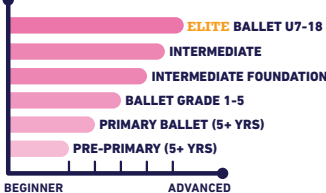

**REGISTRATION OPENS
1 MAY 2024**

INDEX: Gymnastics Cheerleading Ballet Contemporary Dance Broadway Basketball Futsal Dance Taekwondo **Elite** : up to 90 min class

FOR PRESCHOOL & KINDERGARTEN CLASSES ARE AN ADDITIONAL FEE. PLEASE CONTACT STUDENT ADVISOR!

YOGA

MARTIAL ARTS

MULTI-SPORTS

5-18
YRS

ACTIVITY CLASSES

GYMNASTICS

BALLET

MARTIAL ARTS

CHEERLEADING

FUTSAL

BASKETBALL

TENNIS

DANCE

NEW

DREAM TEAM

BASKETBALL